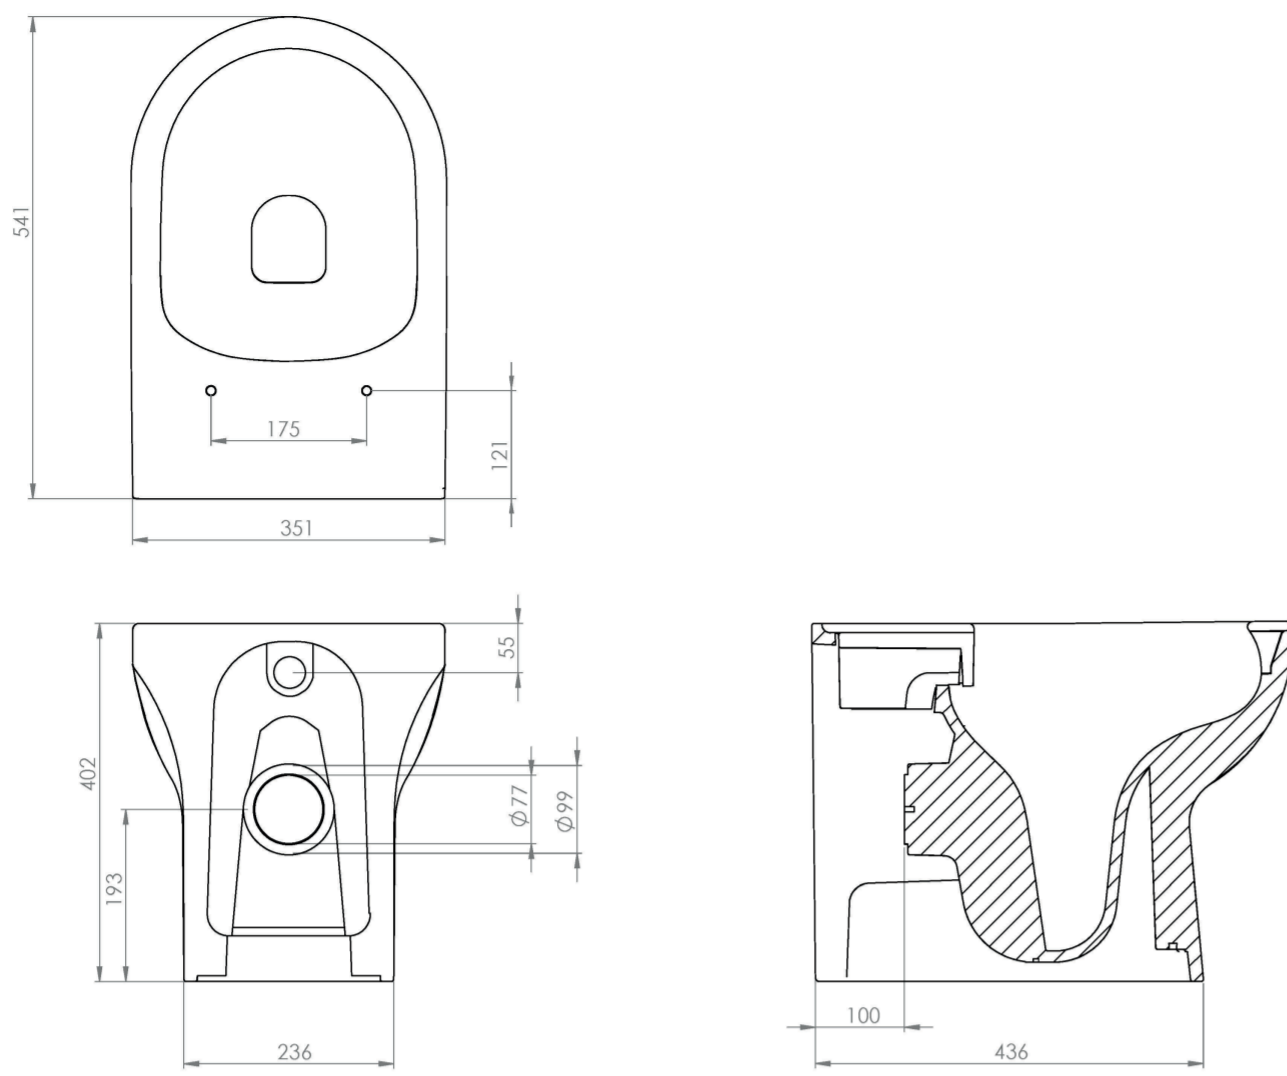

AUSTEN BACK TO WALL WC PAN - RIMLESS

Product Code: AUBTW01

PRODUCT INFORMATION

Finish:	Gloss White
Height:	402mm
Width:	351mm
Depth:	541mm
Material	Ceramic
Weight	32.48kg
Guarantee	Lifetime
Compatible Toilet Seat(s)	AUTS01, AUTS02
Compatible Cistern(s)	FL2022, FL2024, FL2026, FL2028, HC2036, HC2037, HC2030
Type of Flushing	Rimless technology

The complete set up with one of our concealed cisterns and flush plates would be perfect if you're wanting to save space in your bathroom but wanting a toilet with a more sophisticated look.

Create a tidy bathroom space and opt for a back to wall pan; you can hide the cistern by having it built into the wall or a WC unit as well as save on floor space.

*Seat sold separately

Standard soft-close seat: AUTS01

Slim soft-close seat: AUTS02

For optimal performance, we recommend pairing back to wall rimless pans with a high-level concealed cistern set at 6/3lt flushing.

See our FLUSHE 2.0 range for compatible WRAS approved concealed cisterns.

TECHNICAL DRAWING

Saneux reserves the right to alter the specifications and product range without prior notice. Dimensions are given as a guide only. Dimensions should not be used for surrounding furniture, fixtures and fittings until the product is on site.