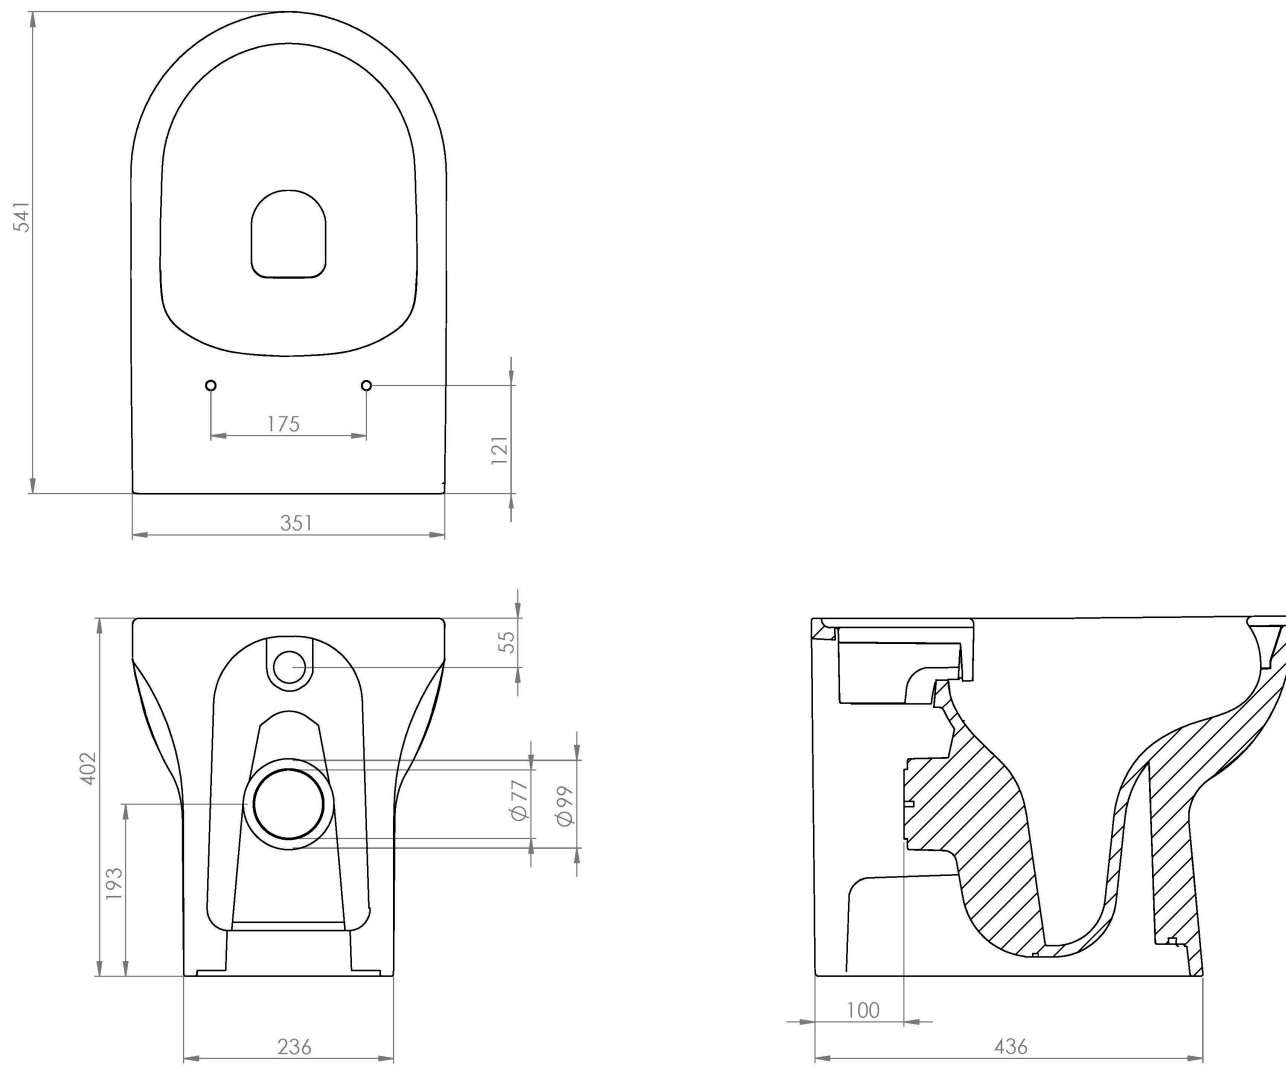

AUSTEN BACK TO WALL WC PAN - RIMLESS

Product Code: AUBTW01

PRODUCT INFORMATION

Finish:	Gloss White
Height:	402mm
Width:	351mm
Depth:	541mm
Material	Ceramic
Weight	32.48kg
Guarantee	Lifetime
Compatible Toilet Seat(s)	AUTS01, AUTS02
Compatible Cistern(s)	FL2022, FL2024, FL2026, FL2028, HC2036, HC2037, HC2030
Type of Flushing	Rimless technology

The complete set up with one of our concealed cisterns and flush plates would be perfect if you're wanting to save space in your bathroom but wanting a toilet with a more sophisticated look.

Create a tidy bathroom space and opt for a back to wall pan; you can hide the cistern by having it built into the wall or a WC unit as well as save on floor space.

*Seat sold separately

Standard soft-close seat: AUTS01

Slim soft-close seat: AUTS02

For optimal performance, we recommend pairing back to wall rimless pans with a high-level concealed cistern set at 6/3lt flushing.

See our FLUSHE 2.0 range for compatible WRAS approved concealed cisterns.

TECHNICAL DRAWING

Saneux reserves the right to alter the specifications and product range without prior notice. Dimensions are given as a guide only. Dimensions should not be used for surrounding furniture, fixtures and fittings until the product is on site.