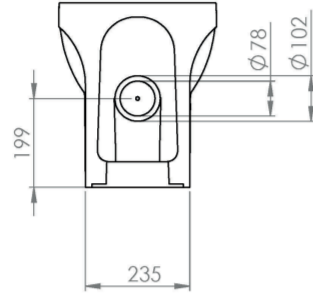

TECHNICAL DRAWING

Saneux reserves the right to alter the specifications and product range without prior notice. Dimensions are given as a guide only. Dimensions should not be used for surrounding furniture, fixtures and fittings until the product is on site.

<https://saneux.com/products/austen-close-coupled-wc-pan-rimless>