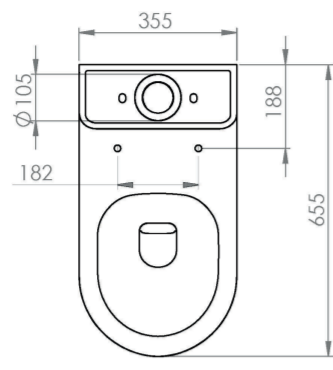

## PRODUCT INFORMATION

<b>Finish:</b>	Gloss White
<b>Height:</b>	414mm
<b>Width:</b>	355mm
<b>Depth:</b>	655mm
<b>Material</b>	Ceramic
<b>Weight</b>	38.26kg
<b>Guarantee</b>	Lifetime
<b>Compatible Toilet Seat(s)</b>	AUTS01, AUTS02
<b>Compatible Cistern(s)</b>	INDCI01
<b>Type of Flushing</b>	Rimless technology

# TECHNICAL DRAWING

---

Saneux reserves the right to alter the specifications and product range without prior notice. Dimensions are given as a guide only. Dimensions should not be used for surrounding furniture, fixtures and fittings until the product is on site.