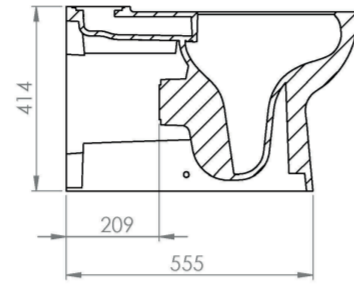

TECHNICAL DRAWING

Saneux reserves the right to alter the specifications and product range without prior notice. Dimensions are given as a guide only. Dimensions should not be used for surrounding furniture, fixtures and fittings until the product is on site.

<https://saneux.com/products/austen-close-coupled-wc-pan-rimless>