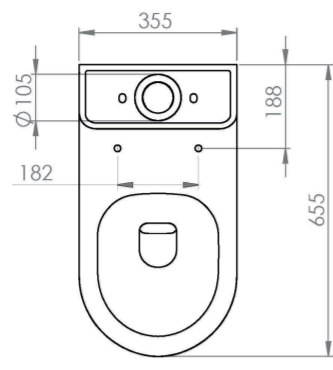

TECHNICAL DRAWING

Saneux reserves the right to alter the specifications and product range without prior notice. Dimensions are given as a guide only. Dimensions should not be used for surrounding furniture, fixtures and fittings until the product is on site.

<https://saneux.com/products/austen-close-coupled-wc-pan-rimless>