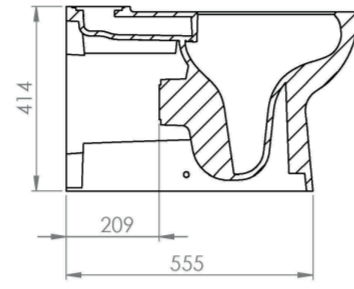

TECHNICAL DRAWING

Saneux reserves the right to alter the specifications and product range without prior notice. Dimensions are given as a guide only. Dimensions should not be used for surrounding furniture, fixtures and fittings until the product is on site.

<https://saneux.com/products/austen-close-coupled-wc-pan-rimless>