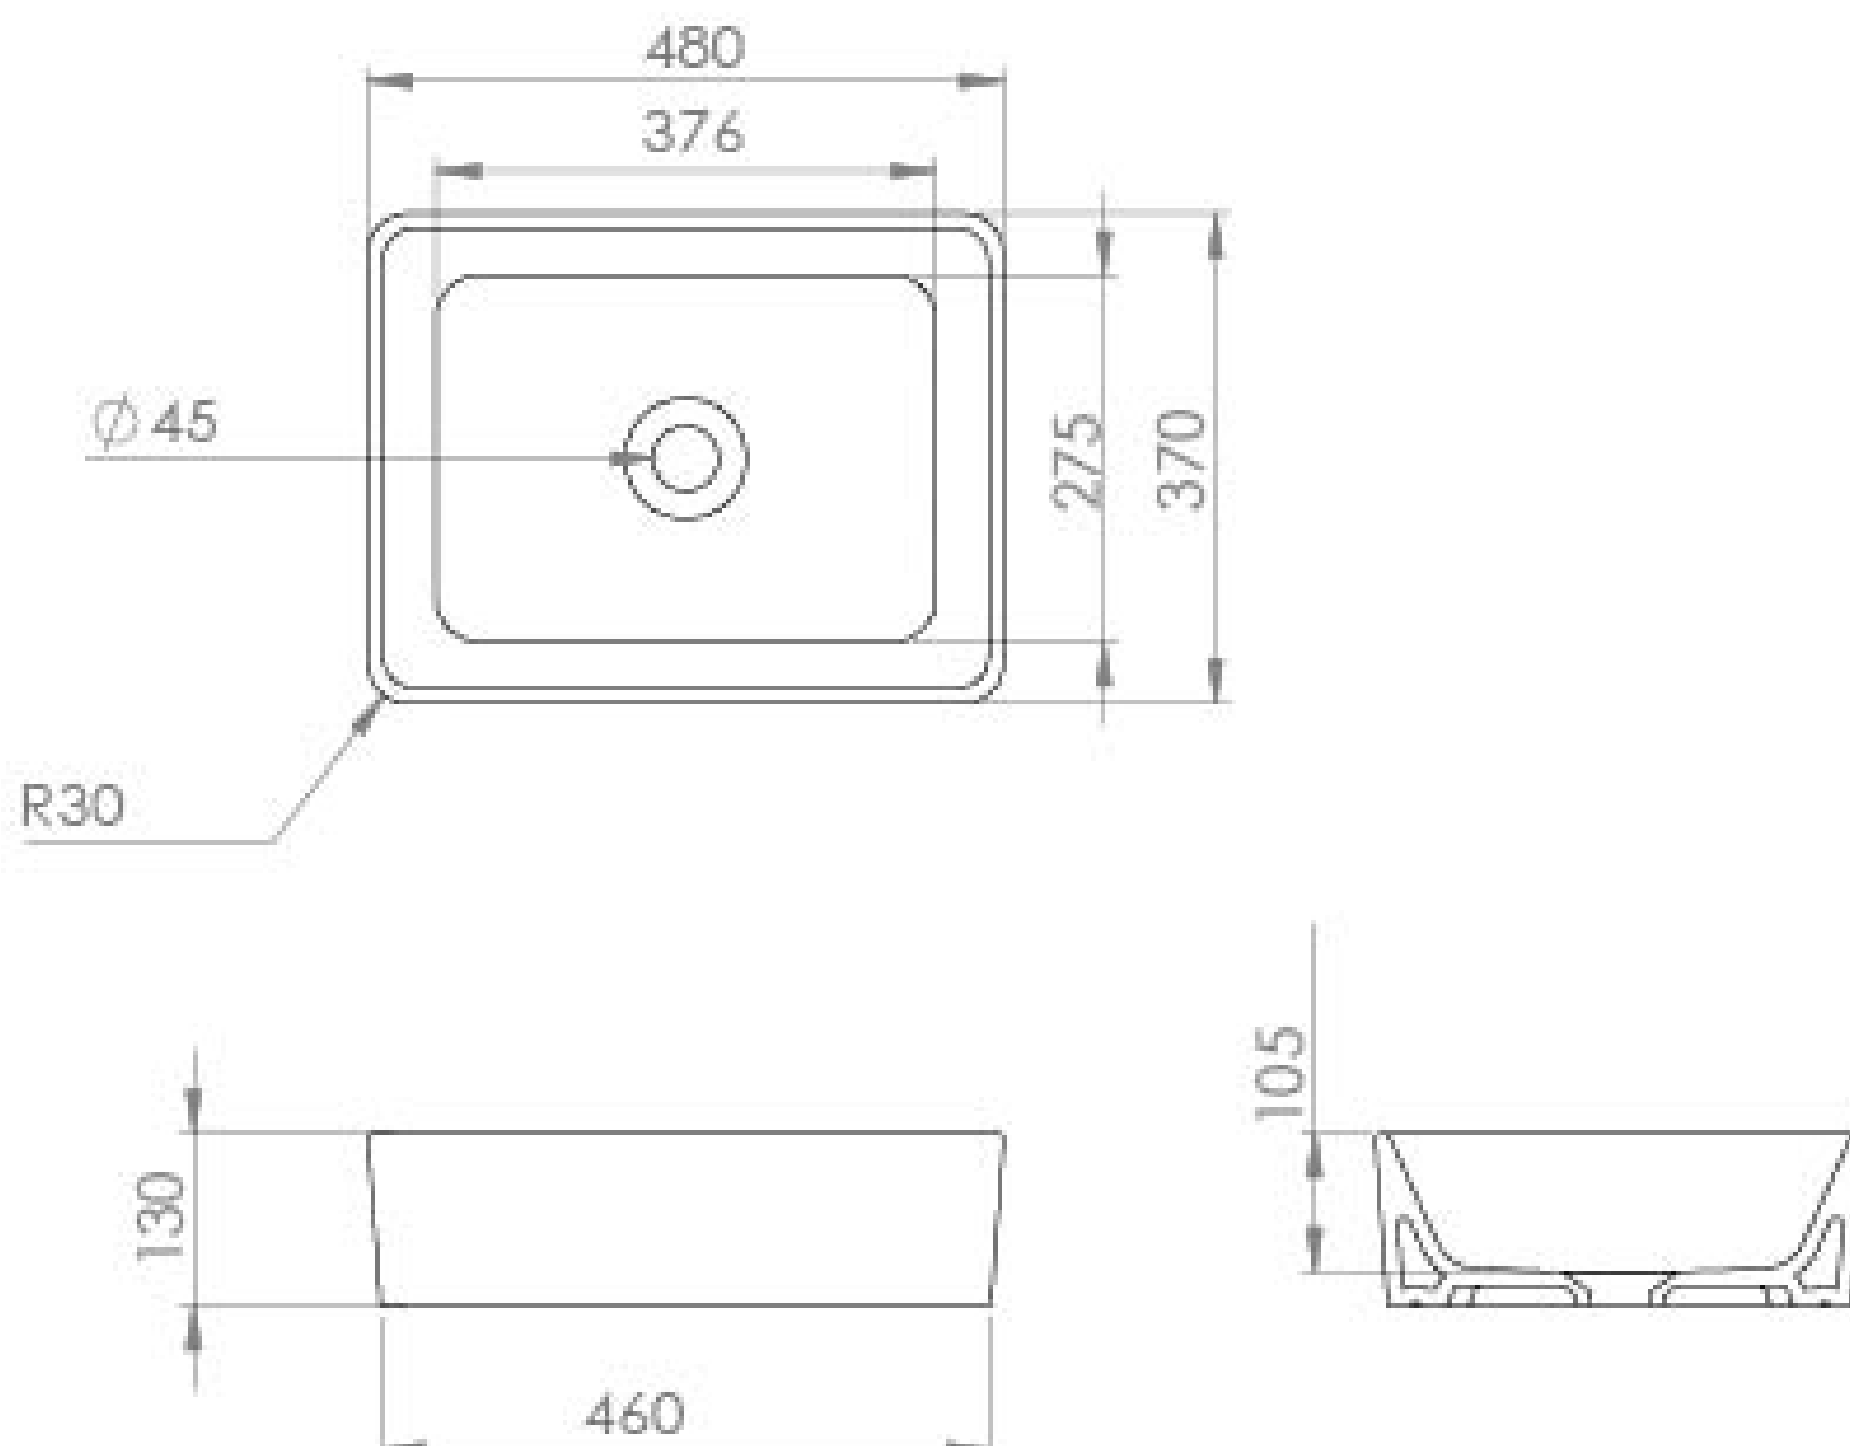

TECHNICAL DRAWING