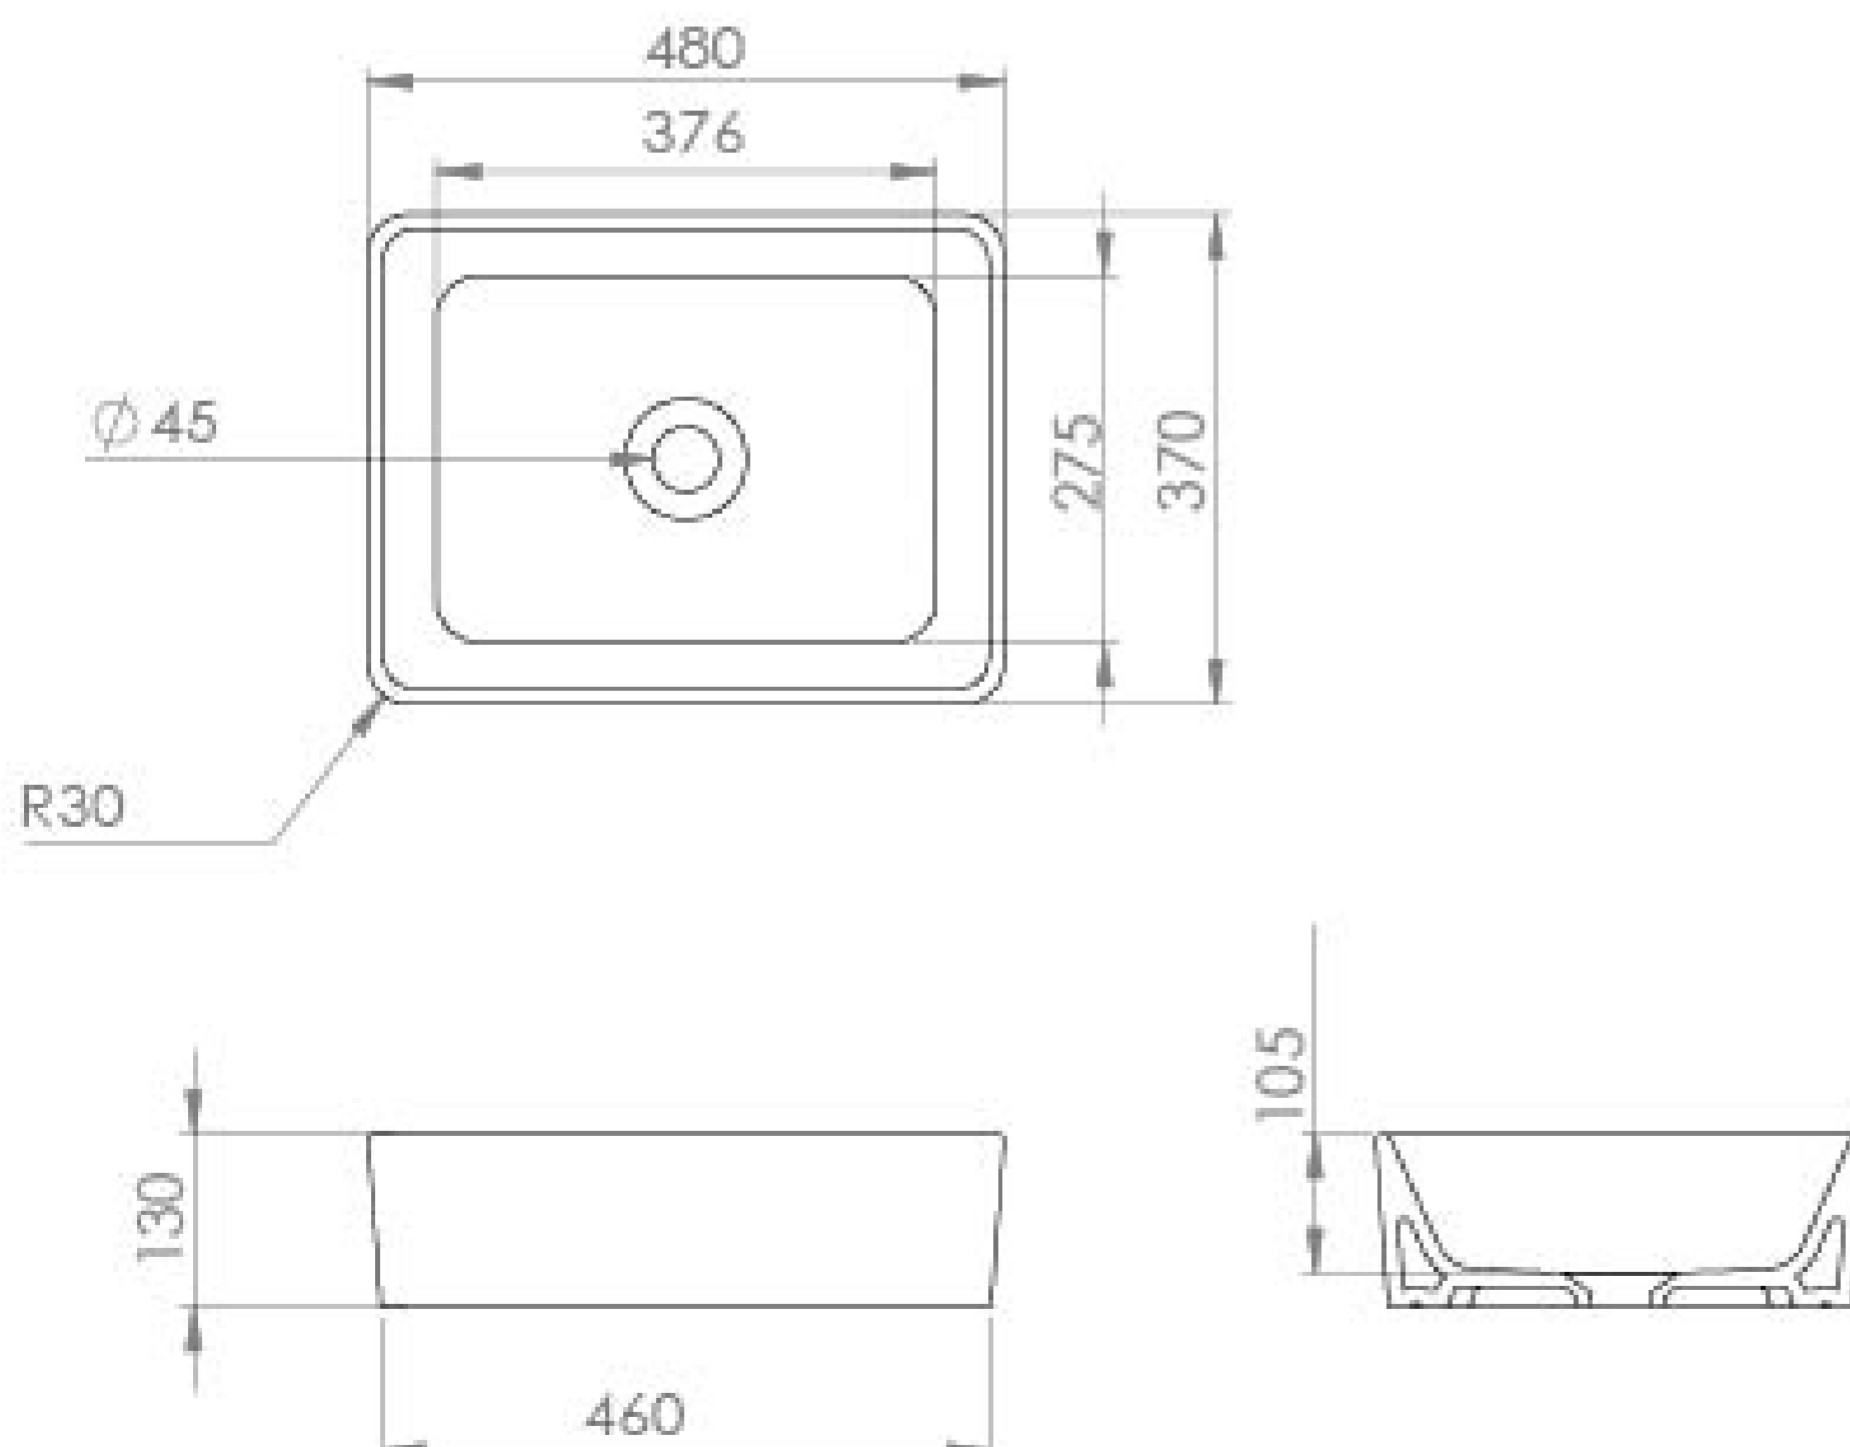

TECHNICAL DRAWING