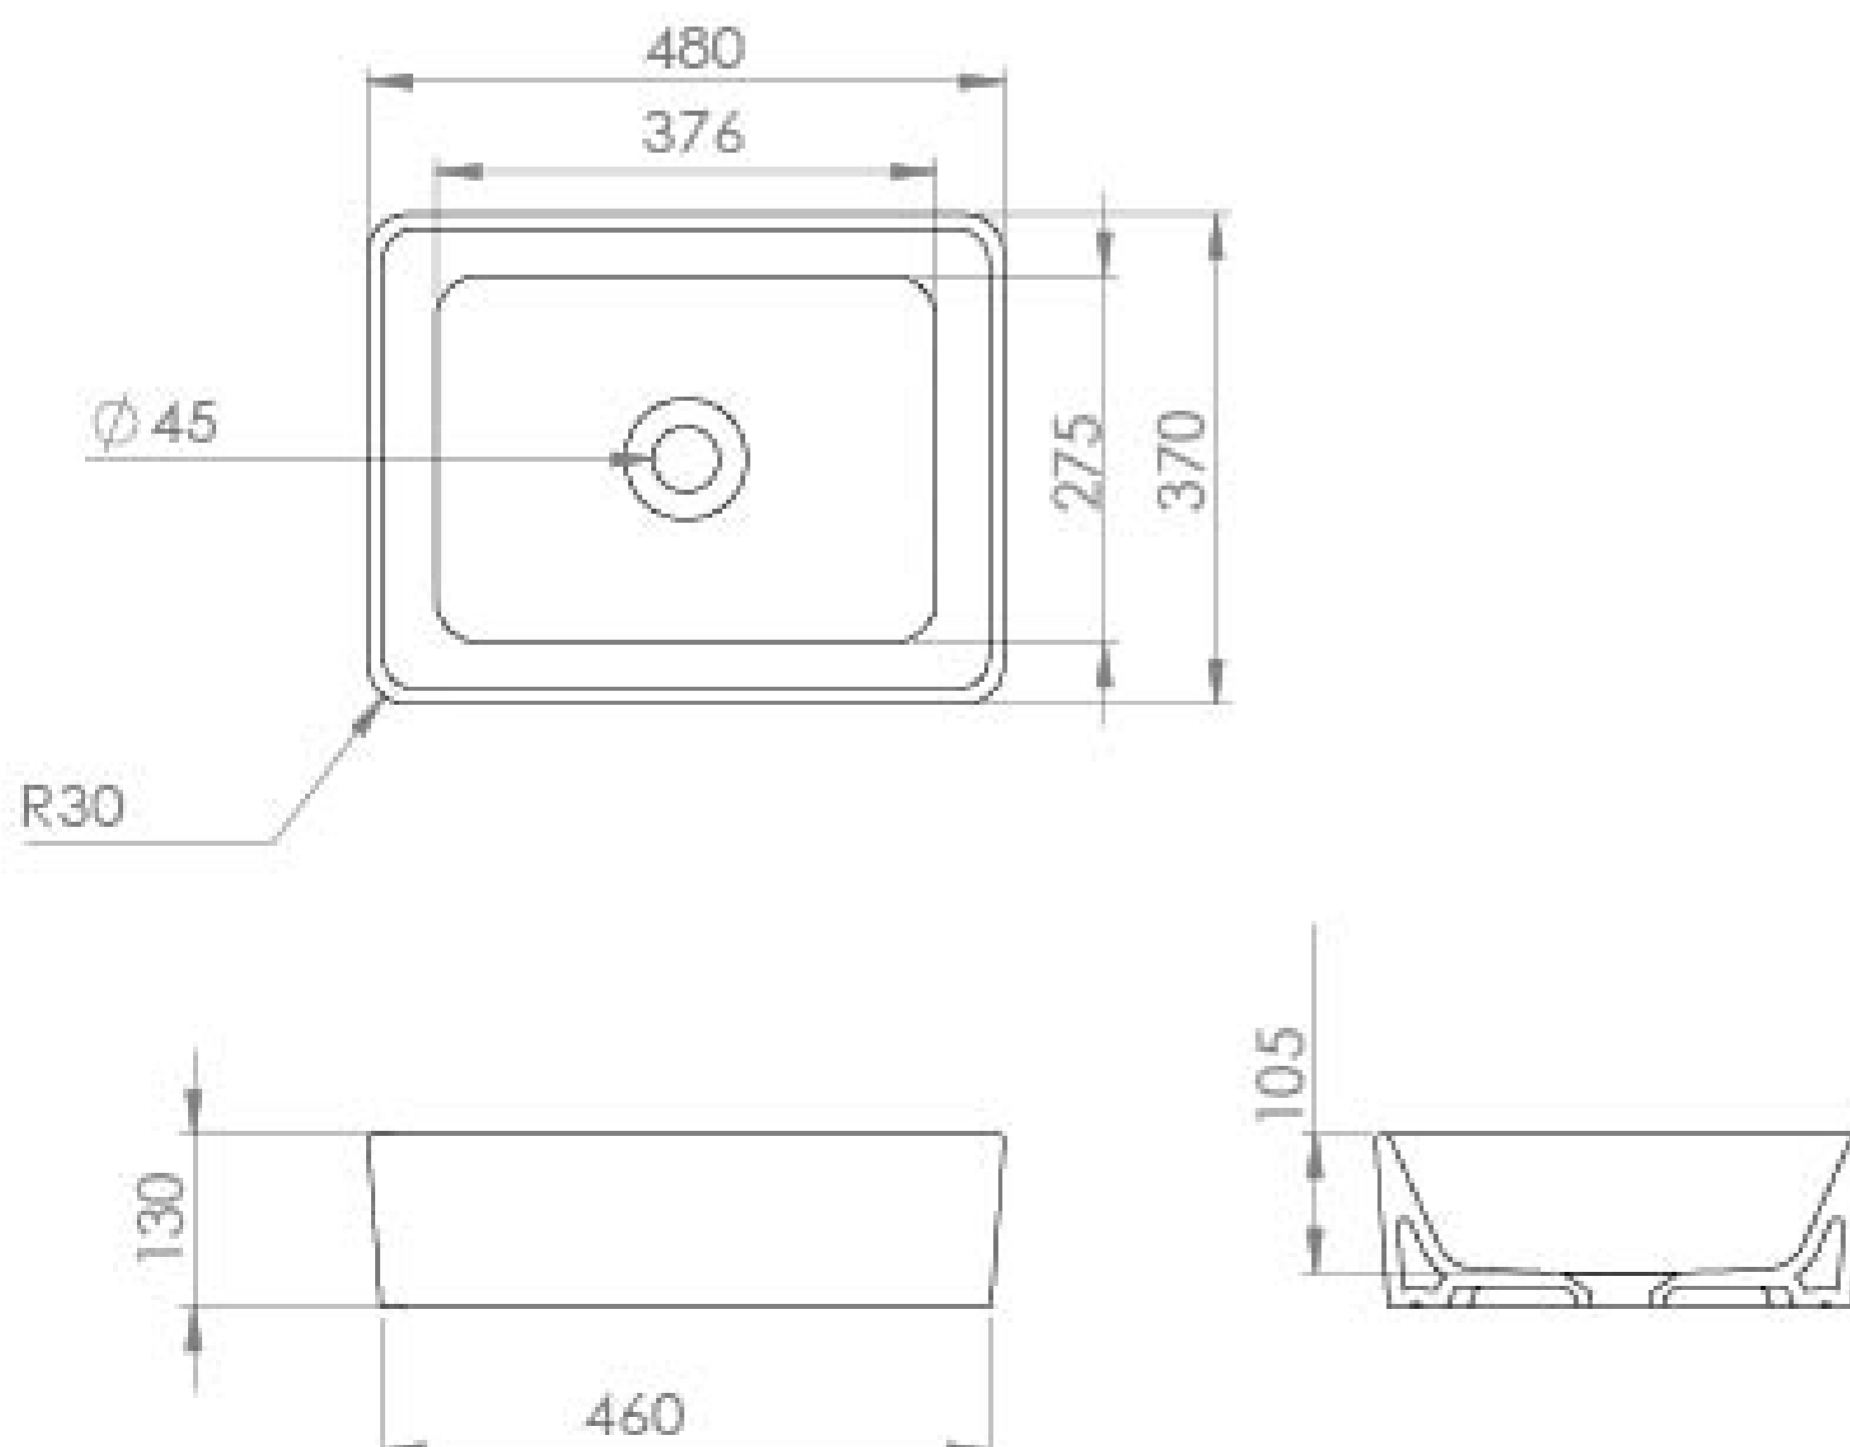

## MATTEO 48X37CM COUNTERTOP WASHBASIN

Product Code: 39007

## PRODUCT INFORMATION

<b>Finish:</b>	Gloss White
<b>Height:</b>	130mm
<b>Width:</b>	480mm
<b>Depth:</b>	370mm
<b>Material</b>	Ceramic
<b>Tap Holes</b>	0 Tap Hole
<b>Recommended Waste Required</b>	Unslotted waste
<b>Furniture Required For Installation?</b>	Yes
<b>Guarantee</b>	Lifetime

## DESCRIPTION

MATTEO offers an unmistakable style with its square design that is fit for any contemporary bathroom.

This MATTEO 48x37cm countertop washbasin will work with many of our countertops thanks to its versatile and modern design.

<https://saneux.com/products/matteo-48x37cm-countertop-washbasin>