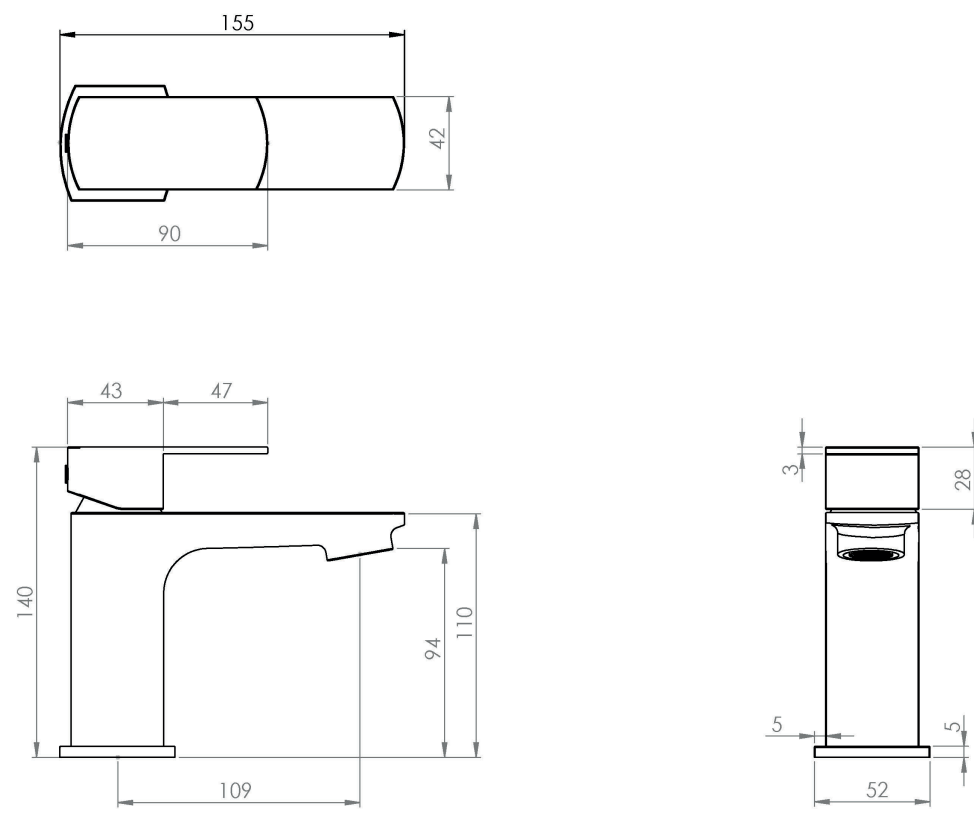

INTENT BASIN MIXER WITH CLICKER WASTE - CHROME

Product Code: NTBMO1

PRODUCT INFORMATION

Width:	52mm
Finish:	Chrome
Height:	140mm
Depth:	155mm
Material:	Brass
Product Type:	Deck Mounted Basin Mixer Tap, Single Lever Basin Mixer
Approvals:	WRAS Approved
Guarantee	5 years
Weight	0.85kg
Waste	Clicker waste included
Spout Projection (mm)	109mm
Material	Brass
Approvals/Standards	WRAS

DESCRIPTION

If affordable brassware is what you're after, look no further than INTENT.

The INTENT basin mixer in chrome has sharp lines with subtle curves, perfect for all our basins but will perfectly suit ones with a square look to mimic the sharp lines on the basin mixer.

Clicker waste included.

TECHNICAL DRAWING

FLOW RATE

- 0.2 Bar - Flowrate: 4.4 l/min
- 0.5 Bar - Flowrate: 6.5 l/min
- 1 Bar - Flowrate: 8.9 l/min
- 2 Bar - Flowrate: 12.4 l/min
- 3 Bar - Flowrate: 15.1 l/min
- 4 Bar - Flowrate: 18.5 l/min
- 5 Bar - Flowrate: 21.6 l/min