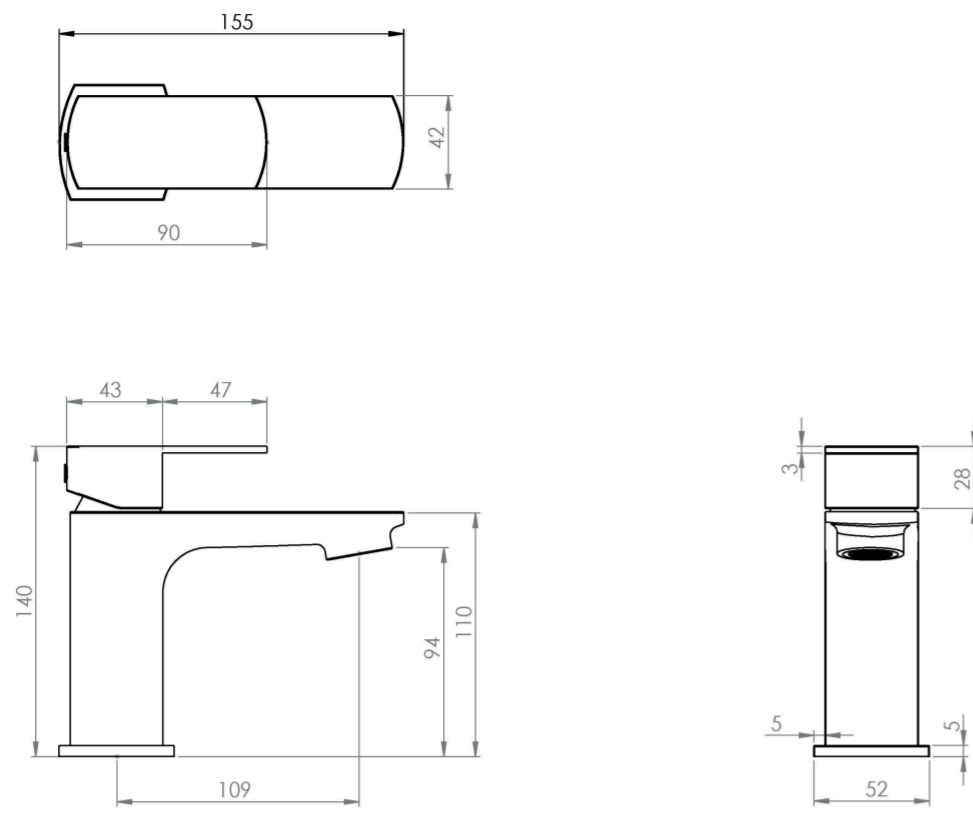

INTENT BASIN MIXER WITH CLICKER WASTE - CHROME

Product Code: NTBM01

PRODUCT INFORMATION

Width:	52mm
Finish:	Chrome
Height:	140mm
Depth:	155mm
Material:	Brass
Product Type:	Deck Mounted Basin Mixer Tap
Approvals:	WRAS Approved
Guarantee	5 years
Weight	0.85kg
Waste	Clicker waste included
Spout Projection (mm)	109mm
Material	Brass
Approvals/Standards	WRAS

DESCRIPTION

If affordable brassware is what you're after, look no further than INTENT.

The INTENT basin mixer in chrome has sharp lines with subtle curves, perfect for all our basins but will perfectly suit ones with a square look to mimic the sharp lines on the basin mixer.

Clicker waste included.

TECHNICAL DRAWING

FLOW RATE

- 0.2 Bar - Flowrate: 4.4 l/min
- 0.5 Bar - Flowrate: 6.5 l/min
- 1 Bar - Flowrate: 8.9 l/min
- 2 Bar - Flowrate: 12.4 l/min
- 3 Bar - Flowrate: 15.1 l/min
- 4 Bar - Flowrate: 18.5 l/min
- 5 Bar - Flowrate: 21.6 l/min