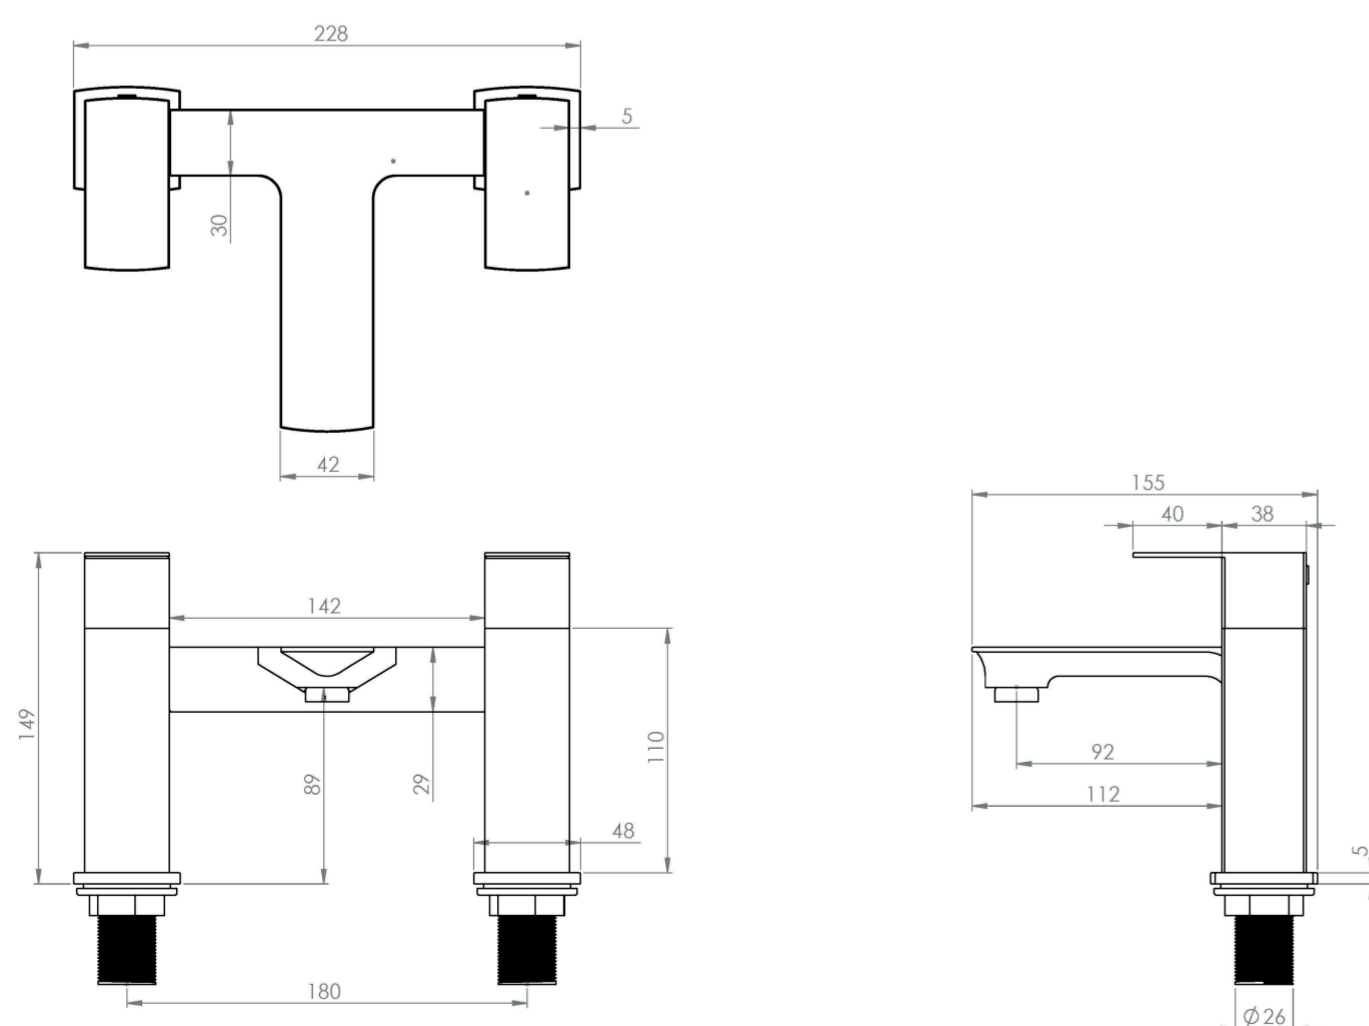

TECHNICAL DRAWING