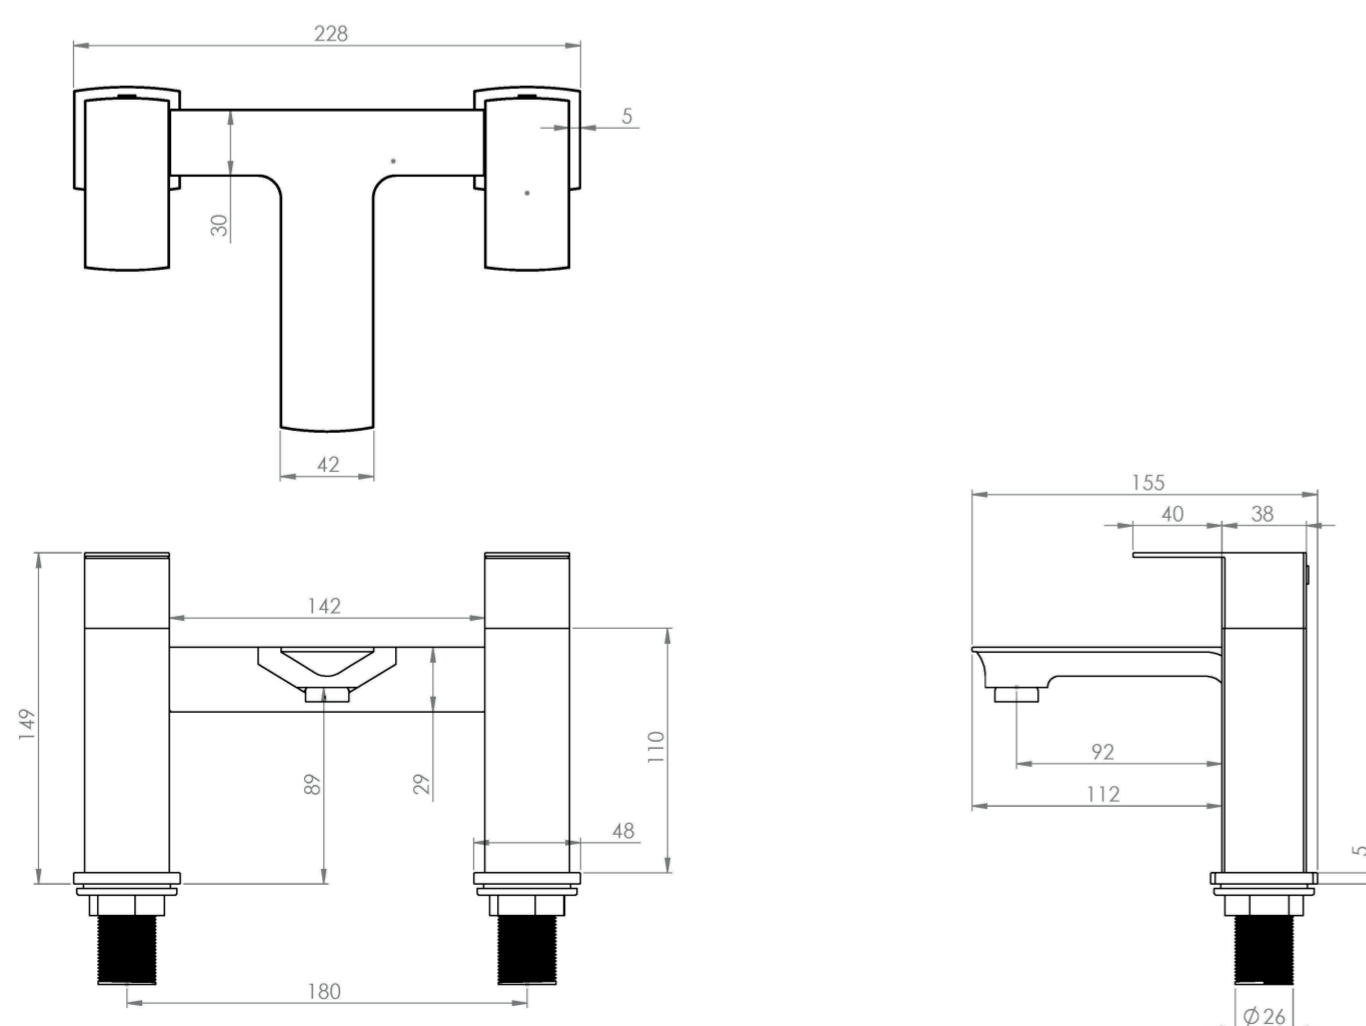

TECHNICAL DRAWING