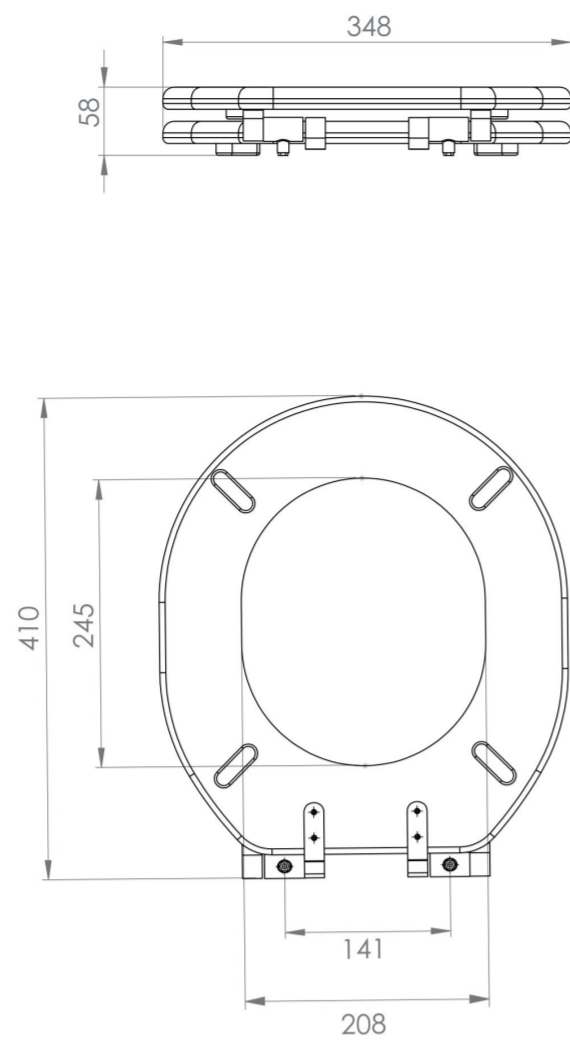

TECHNICAL DRAWING

Saneux reserves the right to alter the specifications and product range without prior notice. Dimensions are given as a guide only. Dimensions should not be used for surrounding furniture, fixtures and fittings until the product is on site.

<https://saneux.com/products/sofia-wood-standard-soft-close-seat-cover-for-socc01-prussian-blue>