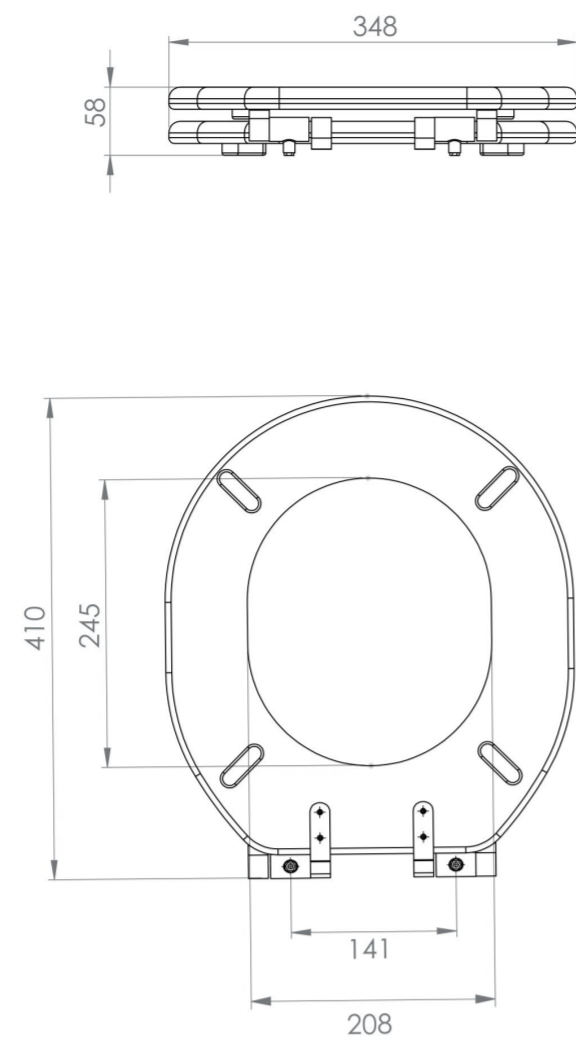

TECHNICAL DRAWING

Saneux reserves the right to alter the specifications and product range without prior notice. Dimensions are given as a guide only. Dimensions should not be used for surrounding furniture, fixtures and fittings until the product is on site.

<https://saneux.com/products/sofia-wood-standard-soft-close-seat-cover-for-socc01-prussian-blue>