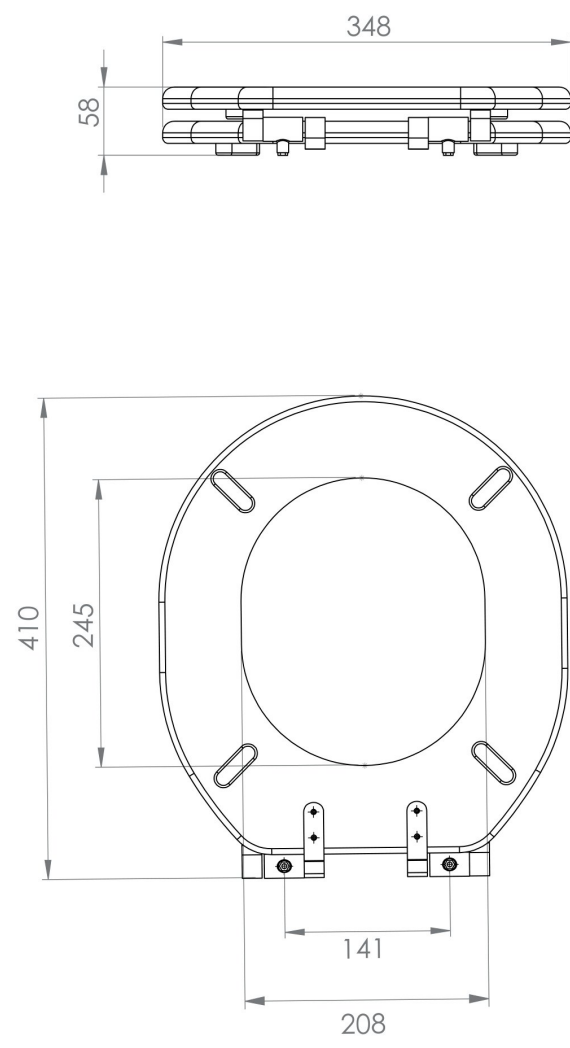

TECHNICAL DRAWING

Saneux reserves the right to alter the specifications and product range without prior notice. Dimensions are given as a guide only. Dimensions should not be used for surrounding furniture, fixtures and fittings until the product is on site.

<https://saneux.com/products/sofia-wood-standard-soft-close-seat-cover-for-socc01-prussian-blue>