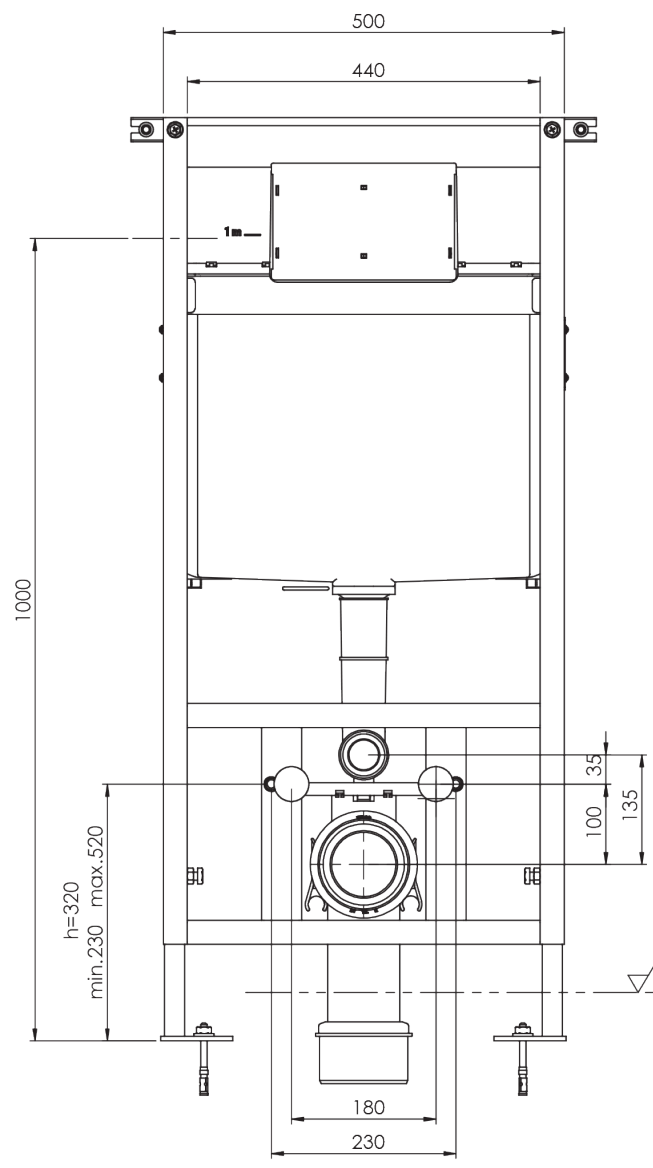

FL2022

FL2022

NO.	CODE	QTY.
1	GR0001	1
2	GR0002	1
3	GR0003	1
4	GR0009	1
5	GR-10	2
6	GR0027	1
7	GR0030	1
8	GR0032	1
9	GR-0359	1
10	GR0358	1
11	GR0040	2
12	GR0042	4
13	B-01	1
14	BG-005	1
15	BG-020	1
16	GR0377	1
17	FM-747118B	1
18	GR0031	1
19	GR0232	1
20	GR0303	1
21	GR0304	1
22	GR0299	1
23	GR0053	2
24	GR0214	1
25	GR0213	1
26	GR0381	1
27	GR0413	1