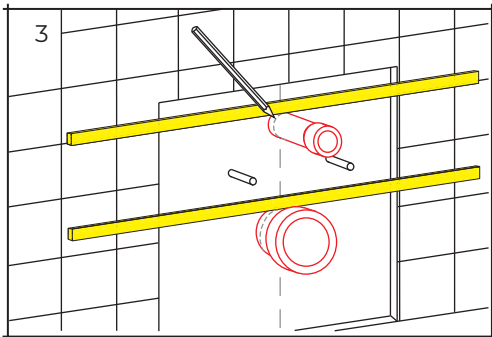

## INSTALLATION INSTRUCTIONS

WALL MOUNTED PAN  
66076

saneux

1. Ensure the water supply is switched off before installing the new toilet.

Install the concealed tank system in the wall before decorating the wall, using the cistern's installation instructions.

1. After installing the cistern and its frame, be careful to correctly set the spacing of carrier studs and tighten the nuts.

2. Place the pipes on the bowl and mark the pipes where they extend past the edges of the bowl.

3. Then place the pipes completely onto the sanitary unit and mark them where they emerge from the unit.

4. Measure the space between the marks on the pipes (distance A), carry this measurement over to the end of the pipes, adding 5mm and then cut off the end. Then use a file to smooth the pipe ends, before securing the pipes into the cistern unit.