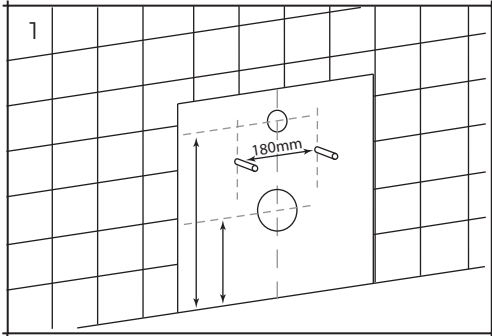

1. Ensure the water supply is switched off before installing the new toilet.

Install the concealed tank system in the wall before decorating the wall, using the cistern's installation instructions.

1. After installing the cistern and its frame, be careful to correctly set the spacing of carrier studs and tighten the nuts.

2. Place the pipes on the bowl and mark the pipes where they extend past the edges of the bowl.

3. Then place the pipes completely onto the sanitary unit and mark them where they emerge from the unit.

4. Measure the space between the marks on the pipes (distance A), carry this measurement over to the end of the pipes, adding 5mm and then cut off the end. Then use a file to smooth the pipe ends, before securing the pipes into the cistern unit.

5. Install the fixing kit onto the back of the pan.

6. Place the new toilet on the wall through the carrier holes. Apply soapy water to the connectors to help with the connection.

7. Use the provided allen key to tighten the fixings and level the toilet, then continue to finish the fixation.

8. Apply sealant to make sure the bowl's edge seals to the wall.

9. Install the seat according to the fitting instructions included in the seat's box.