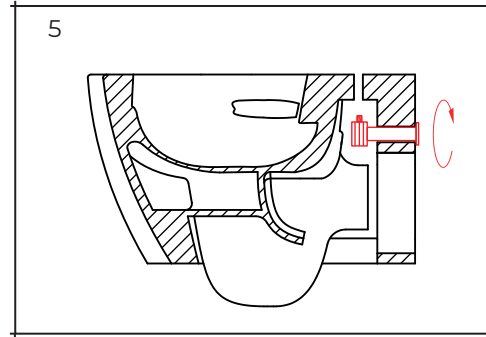

## INSTALLATION INSTRUCTIONS

WALL MOUNTED PAN  
66076

saneux

1. Ensure the water supply is switched off before installing the new toilet.

Install the concealed tank system in the wall before decorating the wall, using the cistern's installation instructions.

1. After installing the cistern and its frame, be careful to correctly set the spacing of carrier studs and tighten the nuts.

2. Place the pipes on the bowl and mark the pipes where they extend past the edges of the bowl.

3. Then place the pipes completely onto the sanitary unit and mark them where they emerge from the unit.

4. Measure the space between the marks on the pipes (distance A), carry this measurement over to the end of the pipes, adding 5mm and then cut off the end. Then use a file to smooth the pipe ends, before securing the pipes into the cistern unit.