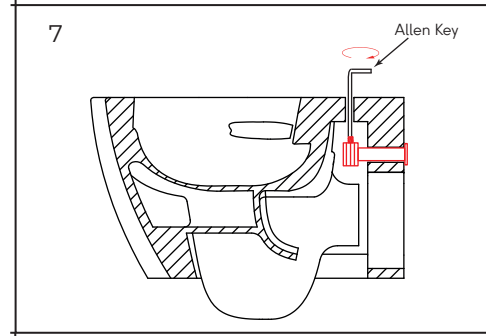

5. Install the fixing kit onto the back of the pan.

6. Place the new toilet on the wall through the carrier holes. Apply soapy water to the connectors to help with the connection.