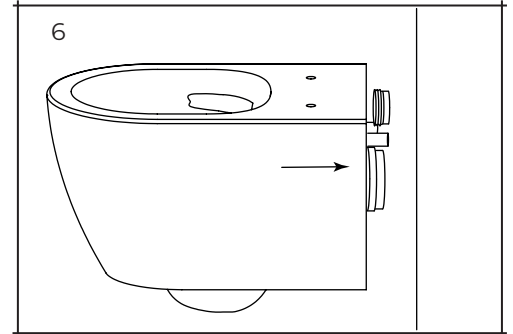

5. Install the fixing kit onto the back of the pan.

6. Place the new toilet on the wall through the carrier holes. Apply soapy water to the connectors to help with the connection.