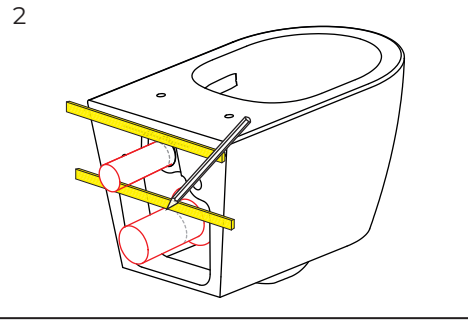

## INSTALLATION INSTRUCTIONS

WALL MOUNTED PAN  
66076

saneux

1. Ensure the water supply is switched off before installing the new toilet.

Install the concealed tank system in the wall before decorating the wall, using the cistern's installation instructions.

1. After installing the cistern and its frame, be careful to correctly set the spacing of carrier studs and tighten the nuts.

2. Place the pipes on the bowl and mark the pipes where they extend past the edges of the bowl.

3. Then place the pipes completely onto the sanitary unit and mark them where they emerge from the unit.

4. Measure the space between the marks on the pipes (distance A), carry this measurement over to the end of the pipes, adding 5mm and then cut off the end. Then use a file to smooth the pipe ends, before securing the pipes into the cistern unit.