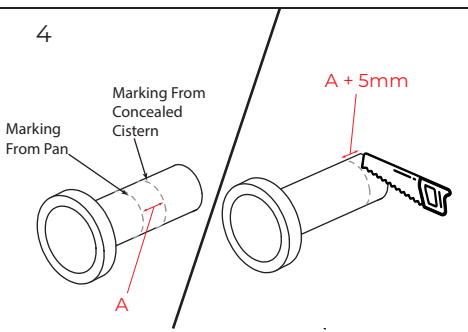

## INSTALLATION INSTRUCTIONS

WALL MOUNTED PAN  
66076

saneux

1. Ensure the water supply is switched off before installing the new toilet.

Install the concealed tank system in the wall before decorating the wall, using the cistern's installation instructions.

1. After installing the cistern and its frame, be careful to correctly set the spacing of carrier studs and tighten the nuts.

2. Place the pipes on the bowl and mark the pipes where they extend past the edges of the bowl.

3. Then place the pipes completely onto the sanitary unit and mark them where they emerge from the unit.

4. Measure the space between the marks on the pipes (distance A), carry this measurement over to the end of the pipes, adding 5mm and then cut off the end. Then use a file to smooth the pipe ends, before securing the pipes into the cistern unit.